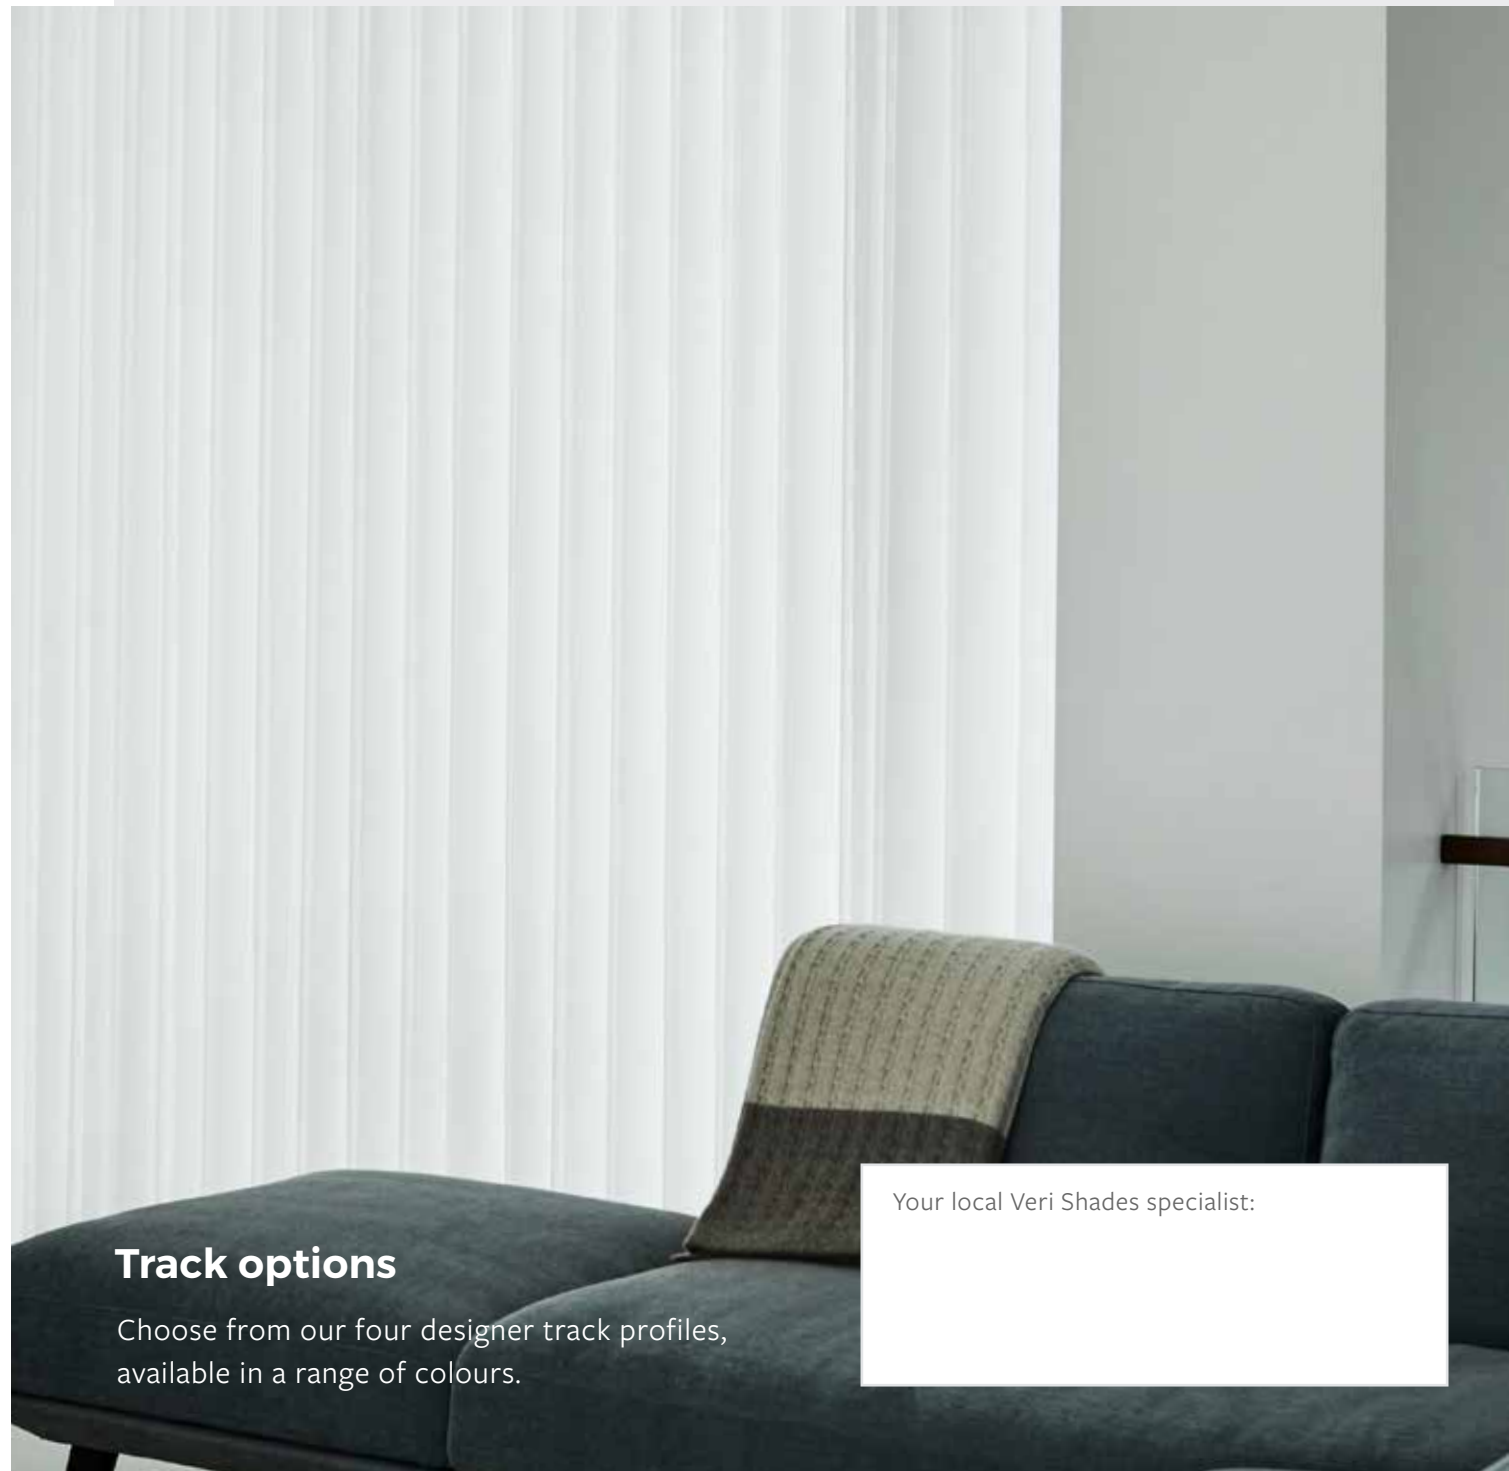

Two subtly different fabrics to choose from.

Choose from a modern geometric mesh or a timeless net pattern.

Six neutral colours to suit any style.

Veri Shades are available in a range of gorgeous tones chosen by our interior design specialists.

For more information visit
www.verishades.com

Track options

Choose from our four designer track profiles, available in a range of colours.

Your local Veri Shades specialist: